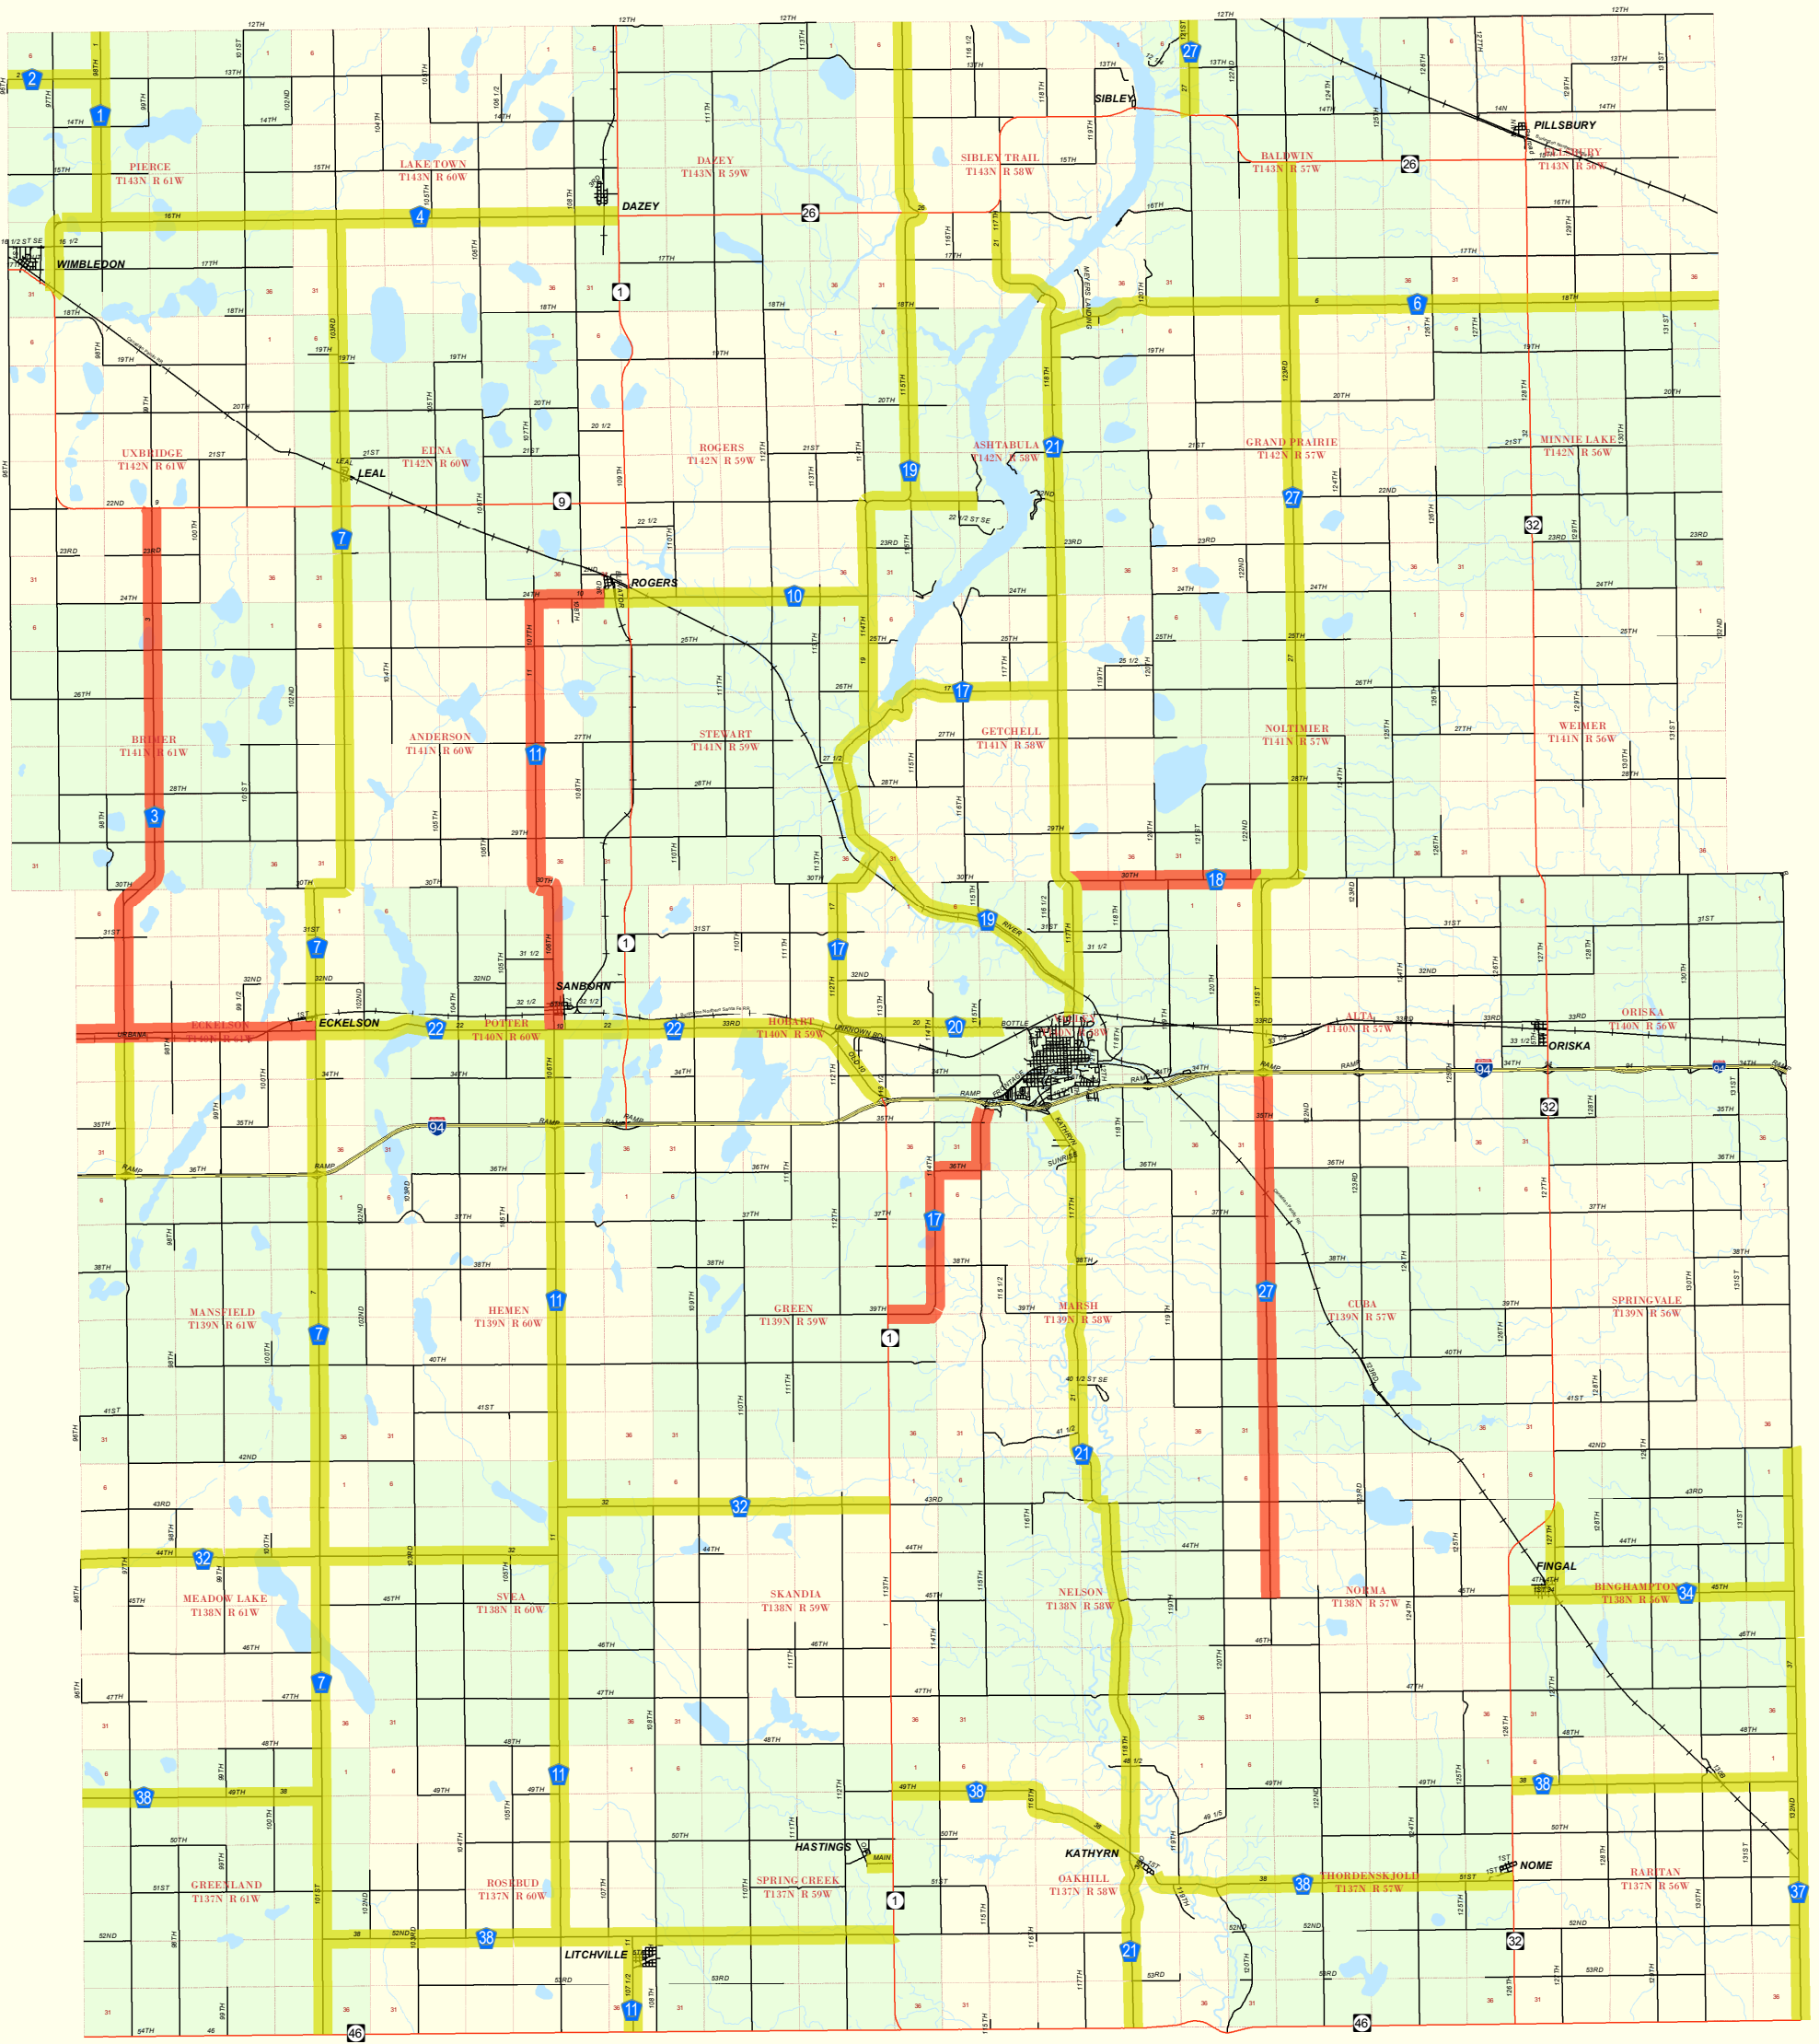

# Barnes County Road System

## Legal Maximum Weights ~ Effective January 1, 2017

### RoadLimit

80,000 Max GVW       Legal Weight No Restrictions

Interstate Hwy     
  State Hwy     
  County Hwy     
  Secondary Roads     
  Railroads